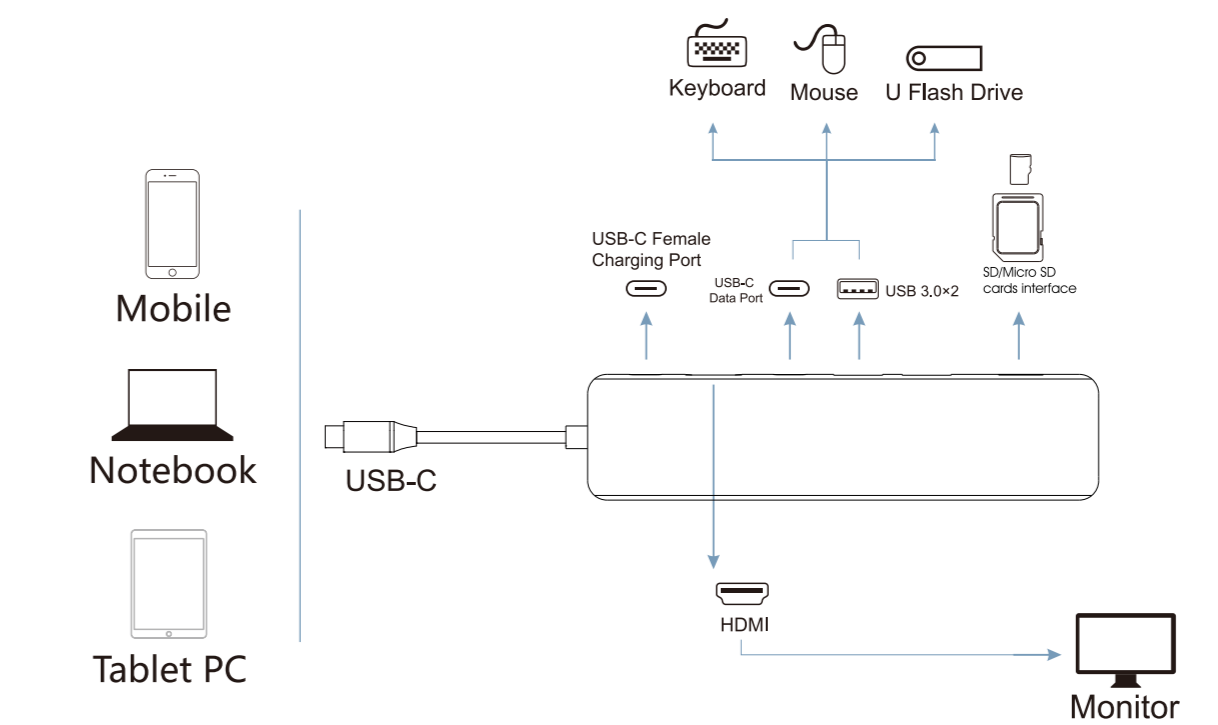

### Overview

- 1 USB-C input connector
- 2 USB-C PD interface
- 3 HD output interface
- 4 USB-C Data interface
- 5 USB 3.0 Type A interface
- 6 USB 3.0 Type A interface
- 7 SD/Micro SD cards interface

### Parameter

USB Type-c 3.0 Interface (USB-C 60W)	5Gbps (Max)
Data transfer speed (USB 3.0 interface)	5 Gbps (Max), backward compatible with USB 2.0/1.1
Data transfer speed (USB 2.0 interface)	480 Mbps (Max), backward compatible with USB 1.1
Data transfer speed (USB 3.1 interface)	5 Gbps (Max), backward compatible with USB 2.0/1.1
Video resolution (HD output interface)	Highest reach 4K UHD (3840*2160@30HZ, 1080P/23.98/24/50/59.94/60HZ, 1080i/50/59.94/60HZ, 720p/50/59.94/60HZ)
Transfer speed (Micro SD 2.0/ SD 2.0 card slot)	Support up to 2TB, read/write speeds up to 60Mb/s, support for data storage
Line length	160 mm (±5mm)
Plug and play	Yes

### How to use

- 1.Plug the USB-C male end of the USB-C hub into the USB-C interface of the USB-C notebook(requires the computer to confirm whether the function of the interface has PD+video+data transfer function).
- 2.USB 3.0/USB 2.0/USB3.1 Hub Function: Connect a smartphone,tablet,hard drive,mouse,keyboard or other USB peripheral device to the USB A-type interface of the hub,when using an external device with a large external power consumption,it is recommended to plug in the PD power supply.
- 3.USB-C Power Delivery function: Connect the hub to the original USB-C power adapter via the USB-C cable.When the hub is in use,the USB-C laptop that supports USB Power Delivery(PD)can be charged via the USB-C female port.
- 4.HD output interface function: Connect the hub to HDTV or projector via HD cable,and watch the video on USB-C laptop on TV or other HD-enabled devices.
5. SD card function: Support UHS-I (SD, SDXC, SDHC, RS-MMC).
6. SD Micro card function: Support UHS-I (Micro SD, Micro SDHC, Micro SDXC).