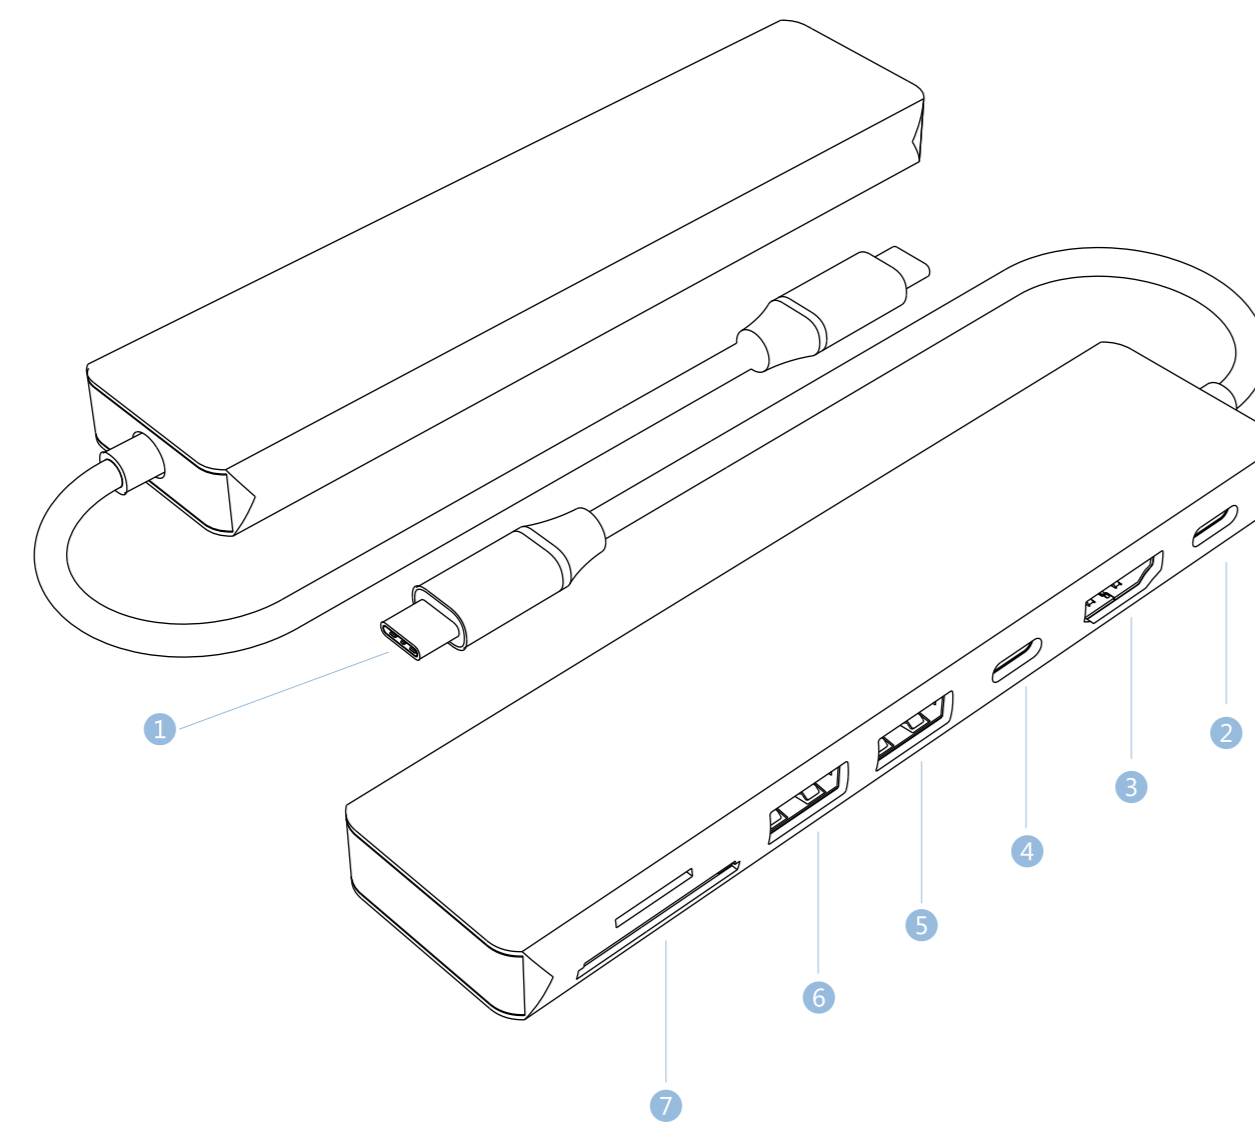

# Instruction Manual

FX-1917B

## 7 in 1 Aluminum Alloy Hub

### Overview

- 1 USB-C input connector
- 2 USB-C PD interface
- 3 HD output interface
- 4 USB-C Data interface
- 5 USB 3.0 Type A interface
- 6 USB 3.0 Type A interface
- 7 SD/Micro SD cards interface

### Parameter

USB Type-c 3.0 Interface (USB-C 60W)	5Gbps (Max)
Data transfer speed (USB 3.0 interface)	5 Gbps (Max), backward compatible with USB 2.0/1.1
Data transfer speed (USB 2.0 interface)	480 Mbps (Max), backward compatible with USB 1.1
Data transfer speed (USB 3.1 interface)	5 Gbps (Max), backward compatible with USB 2.0/1.1
Video resolution (HD output interface)	Highest reach 4K UHD (3840*2160@30HZ, 1080P/23.98/24/50/59.94/60HZ, 1080i/50/59.94/60HZ, 720p/50/59.94/60HZ)
Transfer speed (Micro SD 2.0/ SD 2.0 card slot)	Support up to 2TB, read/write speeds up to 60Mb/s, support for data storage
Line length	160 mm (±5mm)
Plug and play	Yes